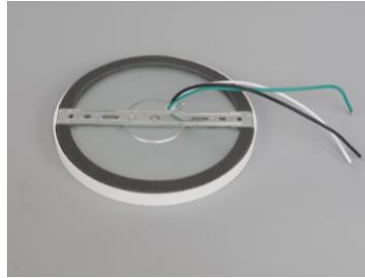

DIMMABLE DOWNLIGHT RETROFIT FOR EXISTING FIXTURES AND NEW CONSTRUCTION SURFACE MOUNT, THREE ADJUSTABLE CCT IN ONE FIXTURE

GA-HM-02-6W

DOWN-LIGHT / 400LM /
AC120V / 6W/ IP 20
ADJUSTABLE CCT SWITCH:
3000K/4000K/5000K
80,000 Hours, 6W, Driver Inside,
120 Degree Light Angle
Round (02)
New construction or
4" housing Retrofit
Fixture Diameter 5"
AC 120V
**Dimmable, available
frame trim colors:**
X= white(W), Black(B), Nickel (N)

GA-HM-XX-18W

DOWN-LIGHT / 1530 LM /
AC120V / 18W/ IP 20
ADJUSTABLE CCT SWITCH:
3000K/4000K/5000K
80,000 Hours, 18 W, Driver
Inside, 120 Degree Light Angle
XX= Round (02) or Square (05)
New construction or
5/6" housing Retrofit
Fixture Diameter 9"
AC 120V
**Dimmable, available
frame trim colors:**
X= white(W), Black(B), Nickel (N)

GA-HM-XX-24W

DOWN-LIGHT/ 2160LM /
AC120V / 24W/ IP 20
ADJUSTABLE CCT SWITCH:
3000K/4000K/5000K
80,000 Hours, 24 W, Driver
Inside, 120 Degree Light Angle
XX= Round (02) or Square (05)
New construction or
5/6" housing Retrofit
Fixture Diameter 12"
AC 120V
**Dimmable, available
frame trim colors:**
X= white(W), Black(B), Nickel (N)

PRODUCT DETAILS

Top of luminaire

Back of luminaire

Retrofit installation

Retrofit installation

Surface mounted installation